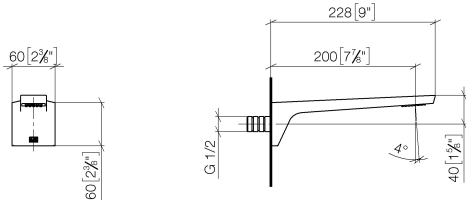

CL.1 Wall-mounted basin spout without pop-up waste - Brushed Dark Platinum

CL.1

13 800 705

- 200mm projection
- fixed spout
- rectangular spray pattern with 40 individual jets
- hole diameter 37 mm
- lead-free
- 1/2" connection
- plug-link mounting
- max. flow 4.5 l/min
- This product can help a building meet the requirements of Green Building Rating Systems, e.g. LEED®, BREEAM®, DGNB

Concealed adapter -

35 080 970-90
0010

13 800 705

mm [inches]

Flow rate chart

Codes & Standards

ASME
A112.18.1/CSA
B125.1

California Energy
Commission
(CEC)