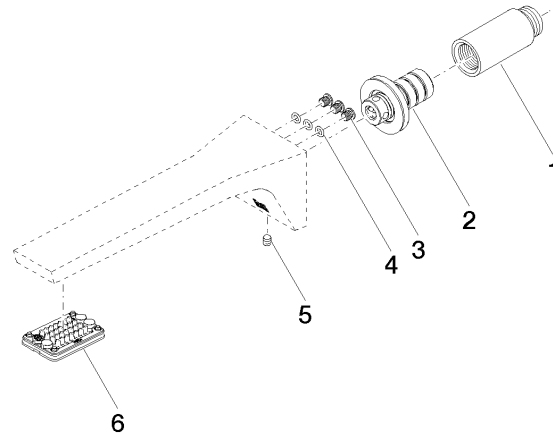

Concealed adapter -

35 080 970-90
0010

13 800 705

mm [inches]

Flow rate chart

Codes & Standards

ASME
A112.18.1/CSA
B125.1

California Energy
Commission
(CEC)

NSF/ANSI 372

NSF/ANSI/CAN
61

Water Sense

CL.1 Wall-mounted basin spout without pop-up waste - Brushed Dark Platinum

CL.1

13 800 705

Certificates

LGA_28685. IAPMO_N-4976. IAPMO_8834 (1). WRAS_1512013. IAPMO_4976 (4).

IAPMO_6397.

13 800 705

Spare parts list

No.	Item Number	Name	Quantity used	Delivery time
1	09 24 03 081 10 90	extension	1	2
2	90 24 03 108 01 90	nipple set	1	2
3	09 30 30 113 20 90	screw	3	2
4	09 14 10 001 90	seal	3	2
5	90 31 11 004 00 90	pin	1	2
6	90 11 02 297 00 90	aerator	1	2