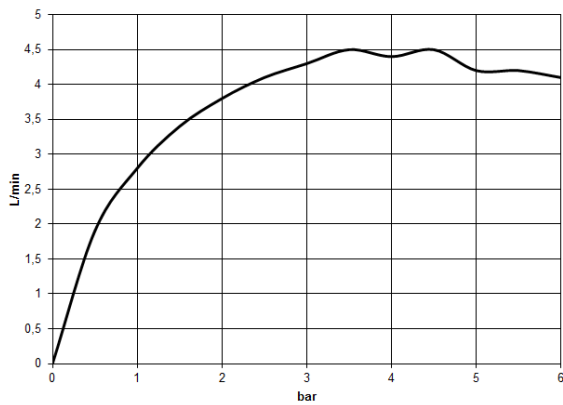

Concealed adapter -

35 080 970-90
0010

13 800 705

mm [inches]

Flow rate chart

Codes & Standards

ASME
A112.18.1/CSA
B125.1

California Energy
Commission
(CEC)